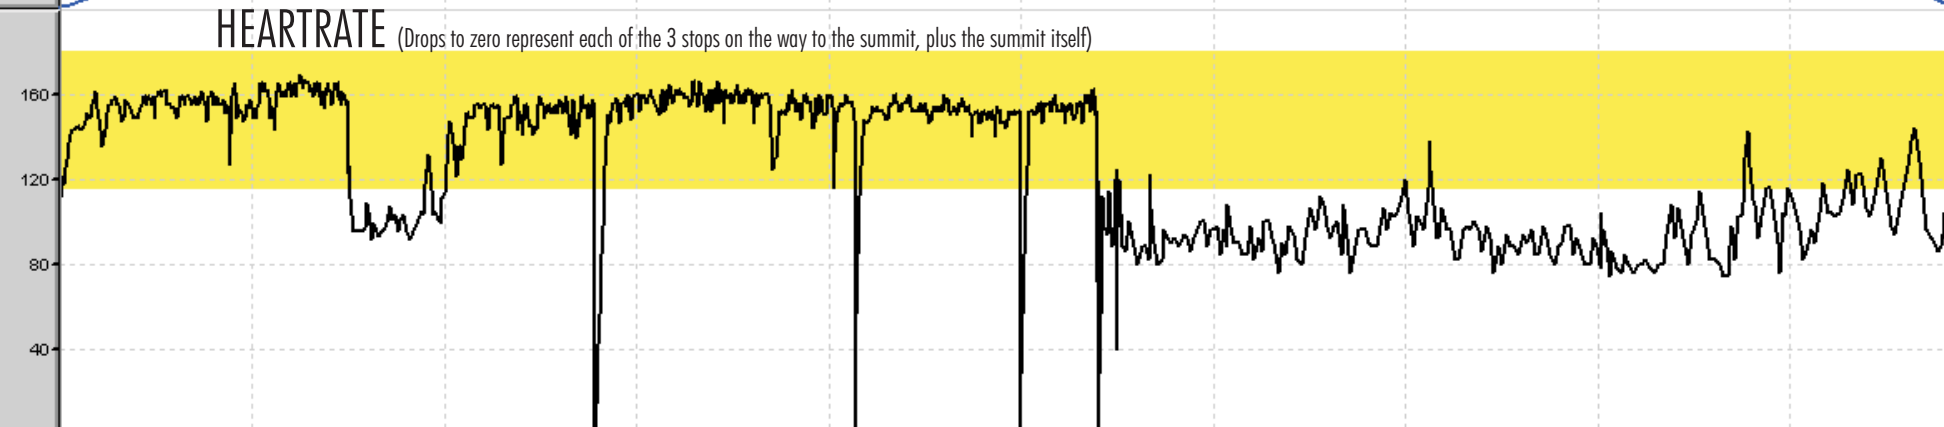

Altitude [ft]	0
Left:	95
Right:	95
Diff:	95
Avg:	5026
Max:	9564
Min:	0

HEARTRATE (Drops to zero represent each of the 3 stops on the way to the summit, plus the summit itself)

Heart [bpm]	93
Left:	100
Right:	7
Diff:	7
Avg:	132
Max:	169
Min:	1

Temp. [°F]	77
Left:	79
Right:	2
Diff:	2
Avg:	72
Max:	82
Min:	57