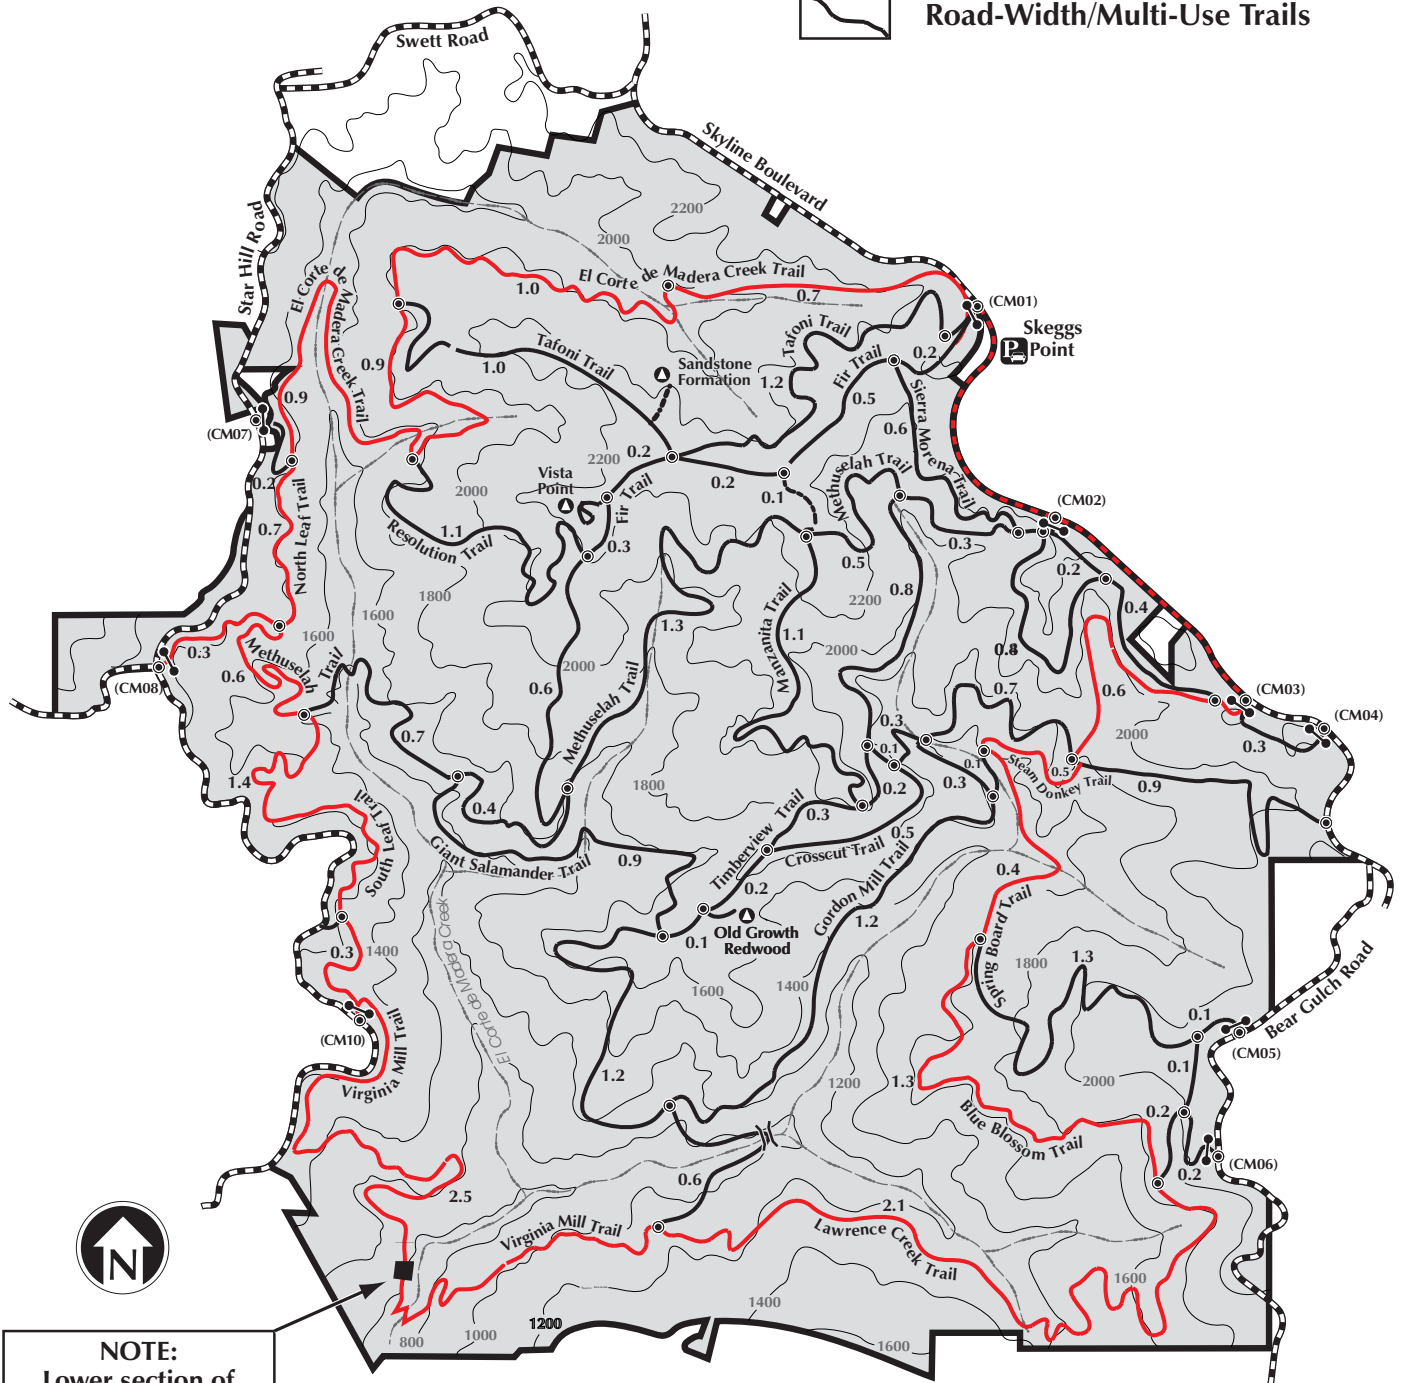

El Corte de Madera Creek Open Space Preserve TRAILS MAP

Perimeter Ride, September 7, 2003

-  Hiking Only Trails
-  Multi-Use Trails
-  Road-Width/Multi-Use Trails

NOTE:
Lower section of Virginia Mill Trail previously damaged by storms and may be difficult to traverse.